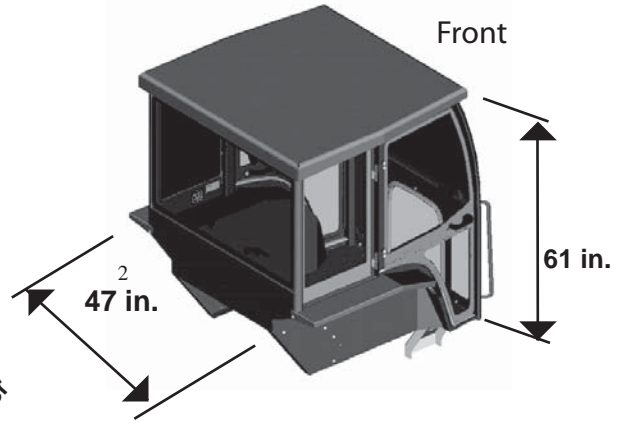

www.cabdepot.com

See Your Local Dealer

Or Call Toll Free:

1-800-225-7290

Tel : 613-534-2230

Cab Specifications

Tractor Models: 2910i, 3510i,
3820i, 4220i,
4720i

Yukon Cab

Bare	Loader	Mower	Backhoe	Rotary Boom	Dozer Blade	Snow Blower	Forklift	Sweeper
X	X		1					

Tested Tractor Options

Features

	Part Number	Standard Optional
Heating/Cooling		
• Circulation Fan Kit	1701-0823S	O
• Hot Water Heater Kit	17-1079S	O
• Air Conditioning	600-4242	O
Cab Design		
• Steel-Styled Roof		S
• Red OEM-Styled ABS Roof	D88040	O
• Left-Hand Soft Door with Right-Hand Vinyl Curtain		S
• Left-Hand and Right-Hand Soft Doors	1001-1767S	O
• Left-Hand and Right-Hand Hard Doors	1001-1764S	O
• Steel-Framed Windshield with Tinted Safety Glass		S
• Fixed Rear Window with Tinted Safety Glass		S
Lights		
• 4.5" Strobe Light (12V)	600-2797	O
• Blue Colored Lens (for 600-2797)	600-4022	O
• 6" Strobe Light (12V)	600-2795	O
• Rotating Flashing Unit (12V)	600-2796	O
• Blue Colored Lens (for 600-2795 & 600-2796)	600-4179	O
• Interior Dome Light Kit (12V)	1701-0824S	O
• Directional 4-Way Flashers (12V)	1700-3382	O
• Square Driving Light Kit (Pair)	1701-0960S	O
• Square Work Light Kit (Pair)	1701-0957S	O
Interior Accessories		
• Coat Hook Kit	1701-0973S	O
• Cup Holder Kit	1701-0974S	O
• AM/FM/Cassette Stereo Radio Kit	1701-1014S	O
Exterior Accessories		
• Single Speed Electric Front Wiper Assembly		S
• Rear Wiper Kit	1700-2205S	O

1. Cab fits backhoe-equipped tractors. Backhoe operation can be achieved by temporarily removing the rear panel of cab.
2. Cab is 47 inches wide with steel roof and 50 inches wide with ABS roof.